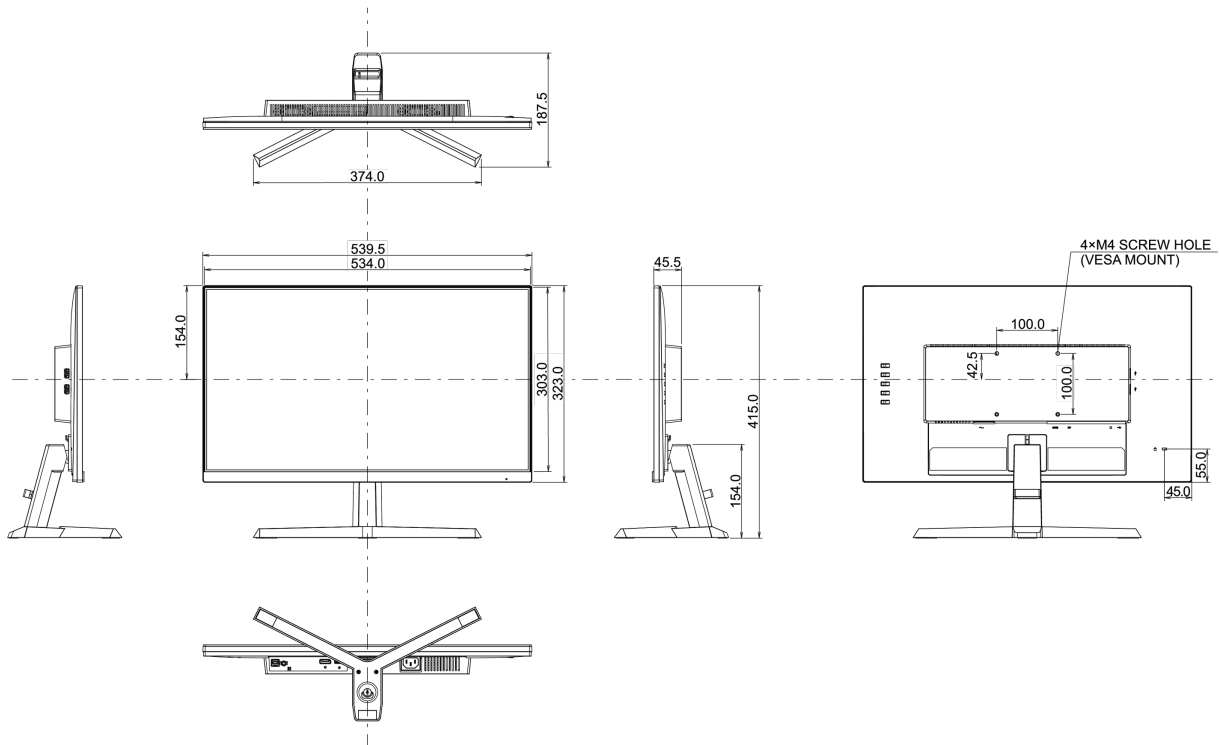

Energy efficiency class (Regulation (EU) 2017/1369)

E

REACH SVHC

above 0.1%: Lead

08 DIMENSIONS / WEIGHT

Product dimensions W x H x D

539.5 x 415 x 187.5mm

Box dimensions W x H x D

610 x 413 x 146mm

Weight (without box)

3.2kg

Weight (with box)

4.8kg

EAN code

4948570117727

All trademarks and registered trademarks acknowledged. E & O E. Specification subject to change without notice. All LCD's comply with ISO-9241-307:2008 in connection with pixel defects.